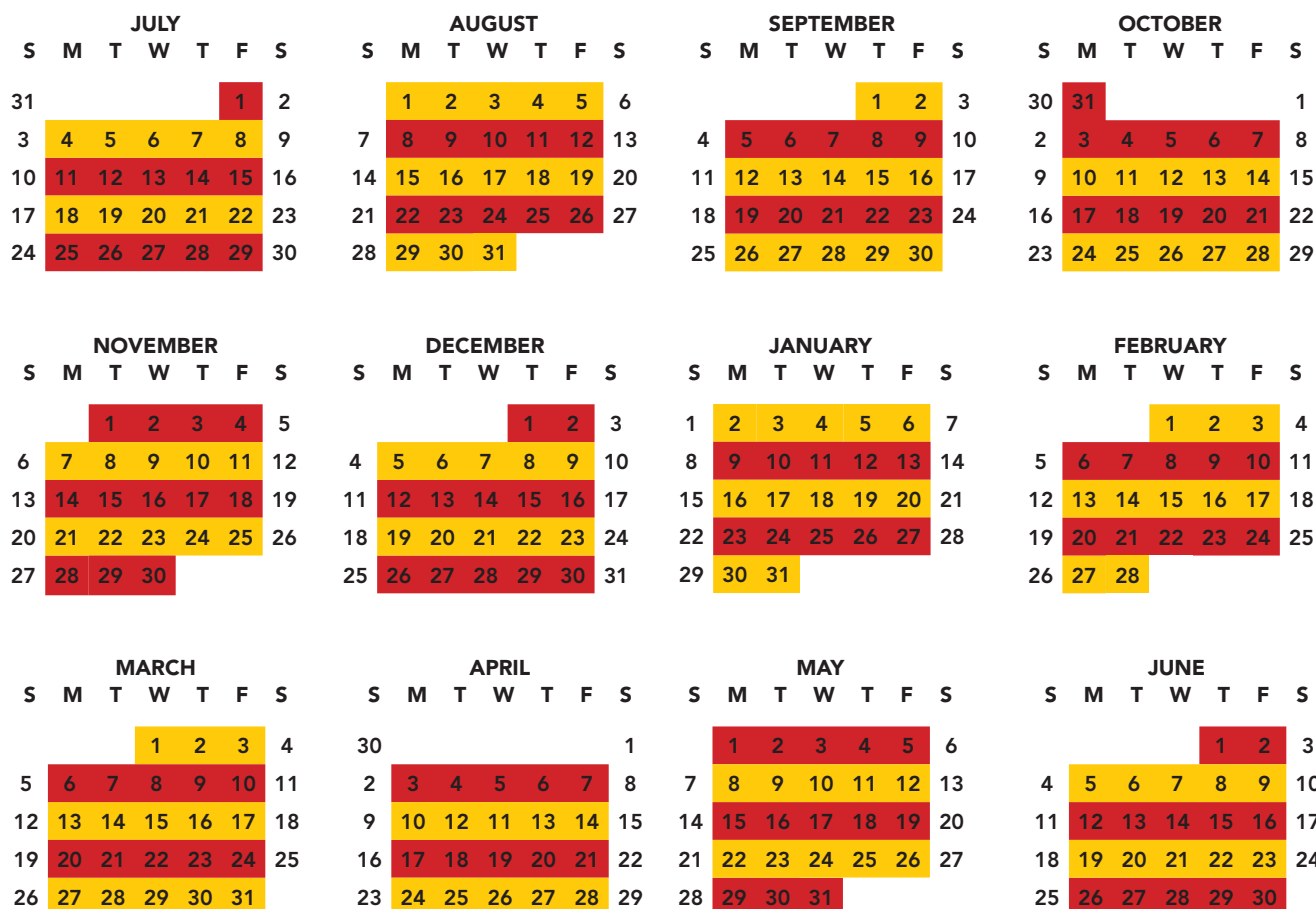

Recycling, Organics & Landfill Bin Collections 2022/23

Area 2 - My Collection Day is.....

Your Organics (green lid bin) bin is collected weekly

 Recycling (yellow lid bin)  Landfill (red lid bin)

Place your bin out the night before your collection day and bring them in as soon as you can after they are emptied.

HOW DO I KNOW WHAT COLLECTION DAY I AM?

Check your bin day at mildura.vic.gov.au/MyNeighbourhood

ALTERNATE WEEKS

WEEKLY COLLECTION

FORTNIGHTLY COLLECTION

WEEKLY COLLECTION

FORTNIGHTLY COLLECTION

Mildura Rural City Council