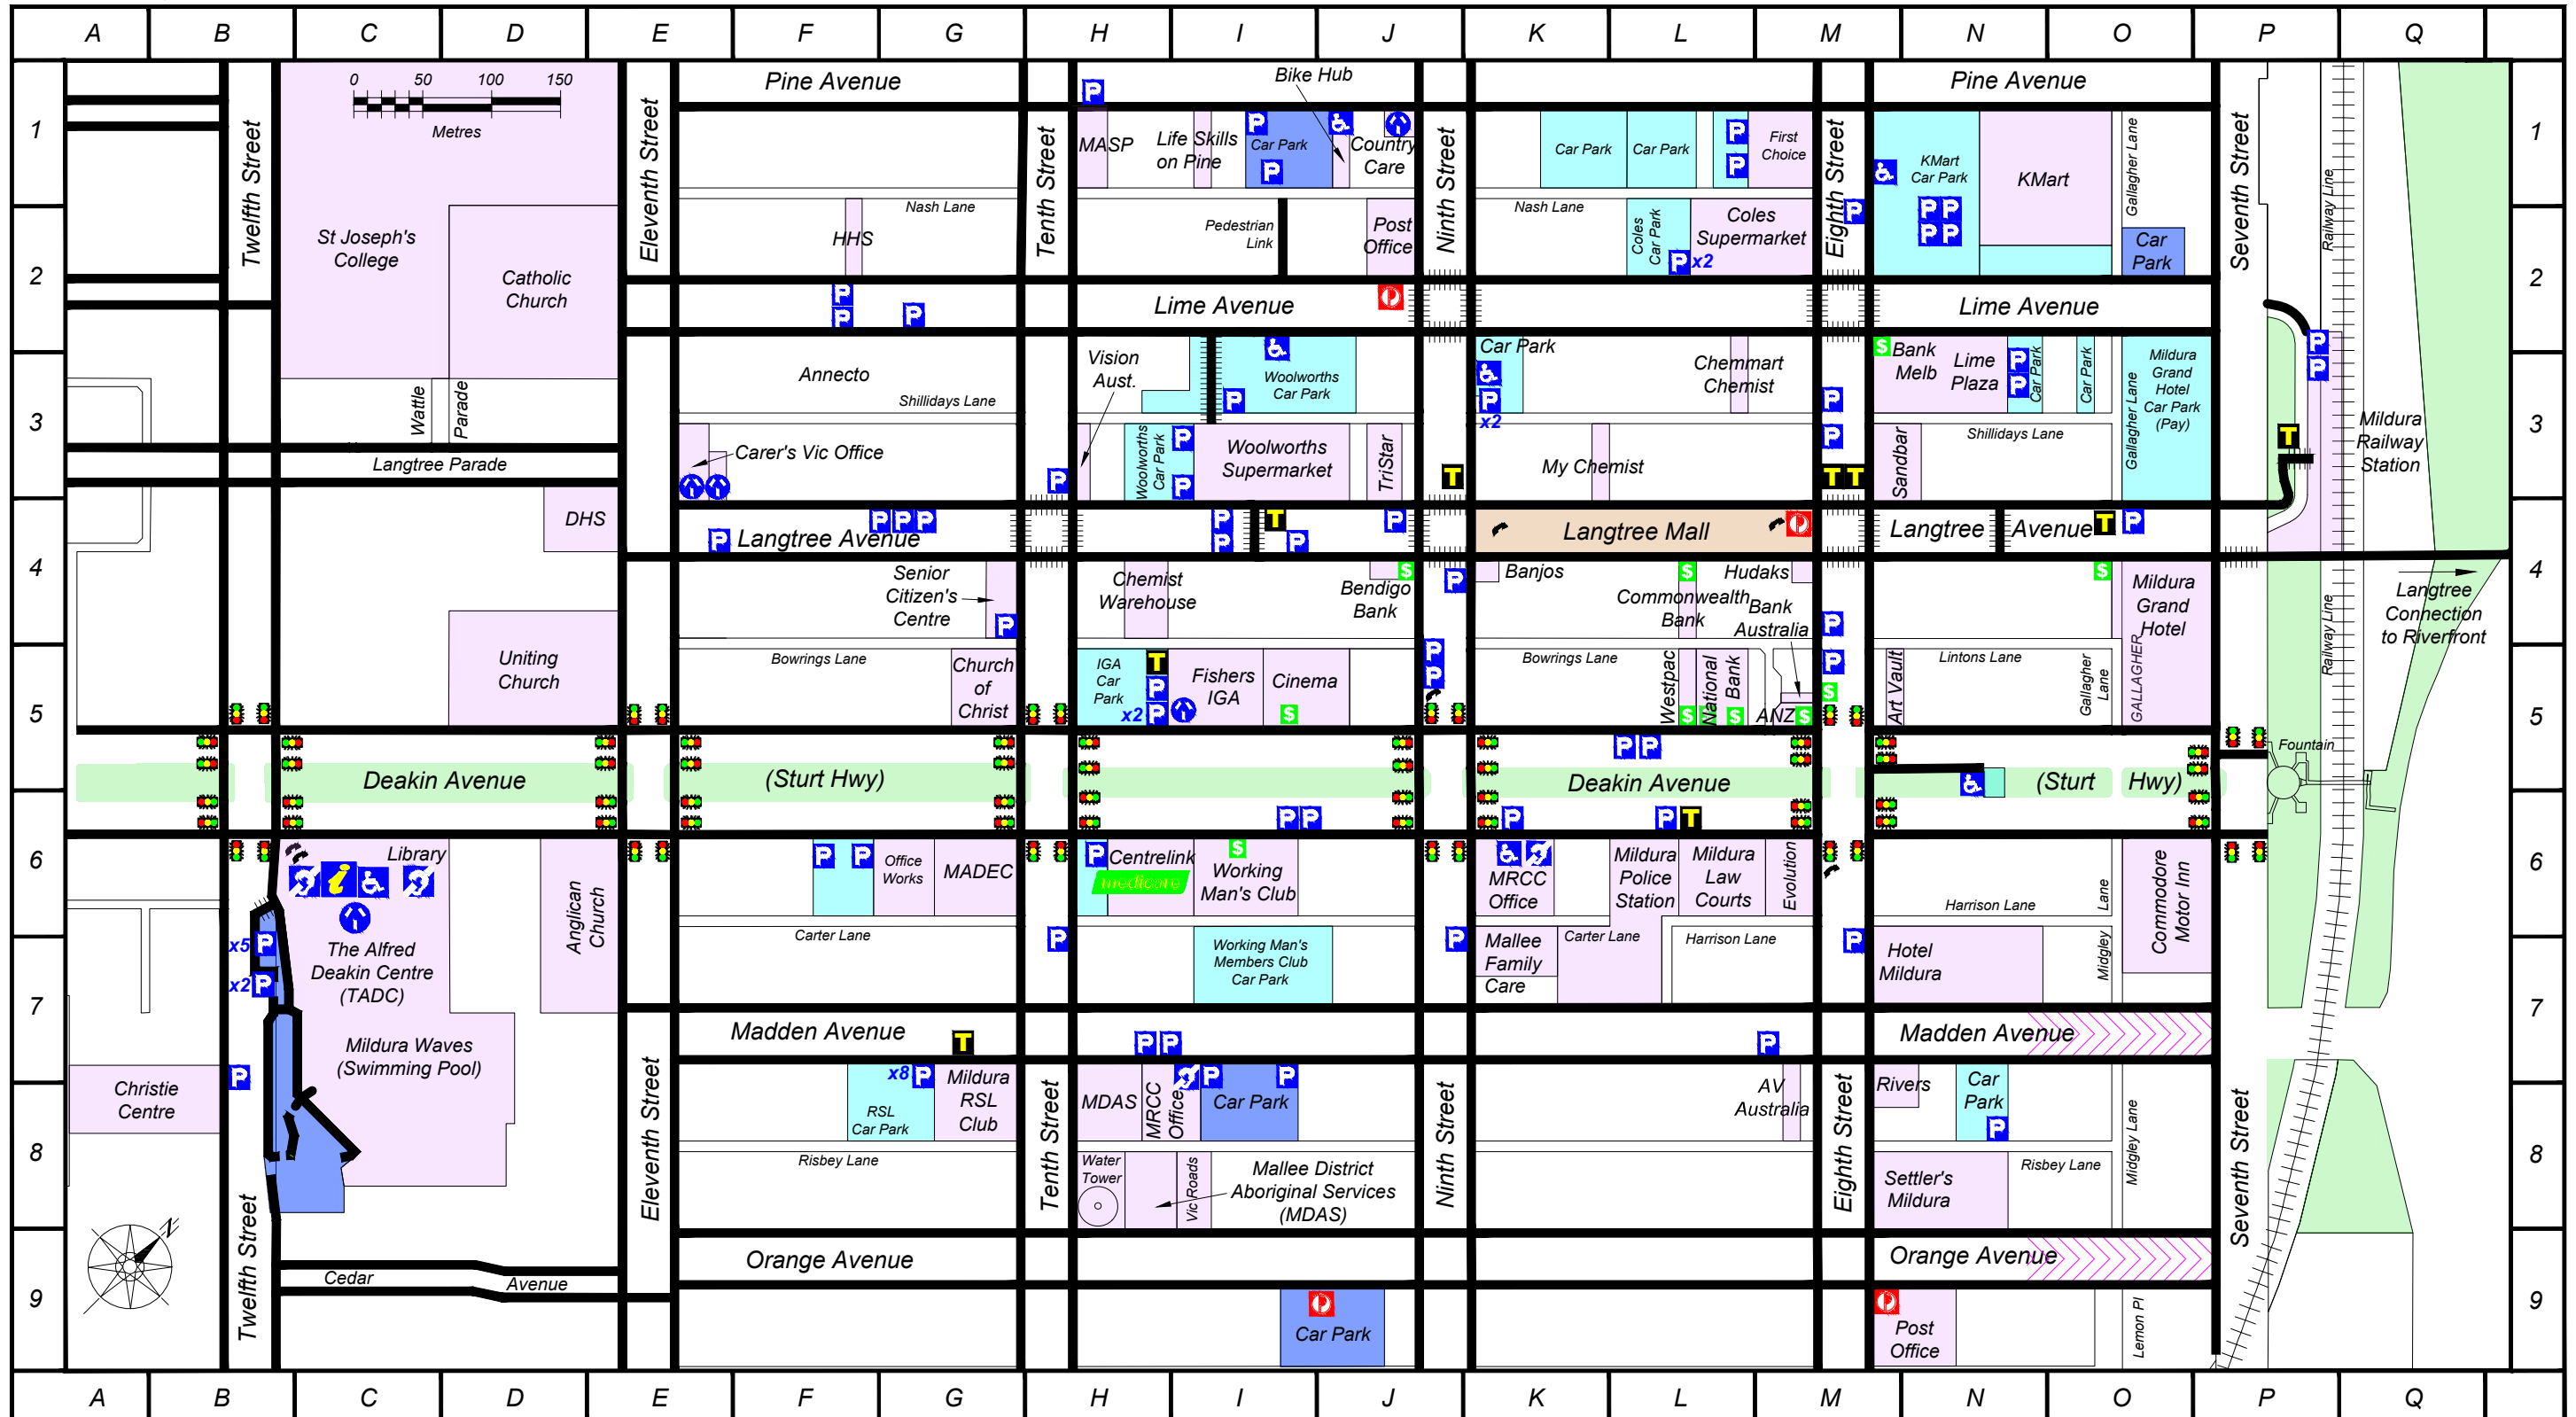

Mildura Central Business District

LEGEND Explanation of Map Symbols

- | | | | | | | | | | |
|--|--|--|----------------------------------|--|-------------------|--|---------------------------|--|------------|
| | Wheelchair Accessible Route | | Accessible Parking - Blue Permit | | Accessible Toilet | | Significant Buildings | | Steep Path |
| | Hearing Loop | | Medicare | | Toilets | | Car Parking Time Limit | | Walkway |
| | Wheelchair, Scooter, Gopher Recharge Point | | Visitor Information Centre | | Public Phone | | Car Parking No Time Limit | | ATM |
| | | | | | Post Box | | Grass | | Taxi Rank |